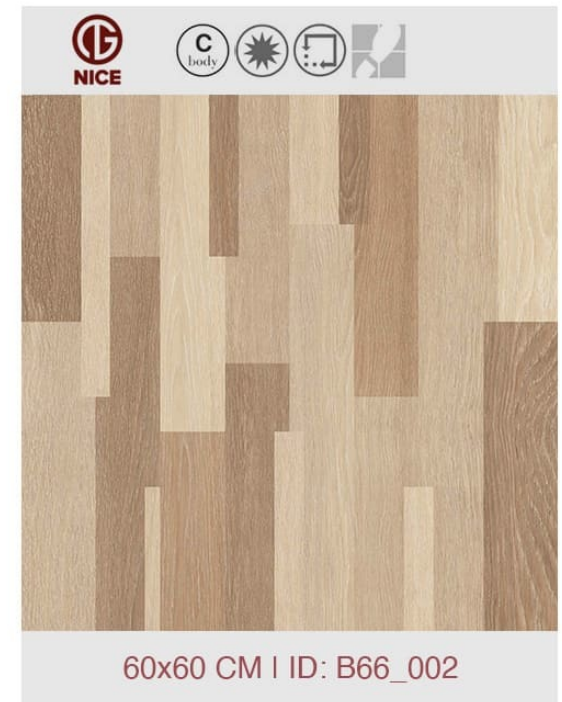

WOOD

XDAHT_6506

TOKO.VN

WOOD LOOK

XDAHT_6506

600x600MM

ID NO : XDAHT_6506
SURFACE : GLOSSY, MATT
MATERIAL : CERAMIC
VARIATION : V1
SIZE AVAILABLE : 600x600 MM
MANUFACTURER : NICE

WOOD