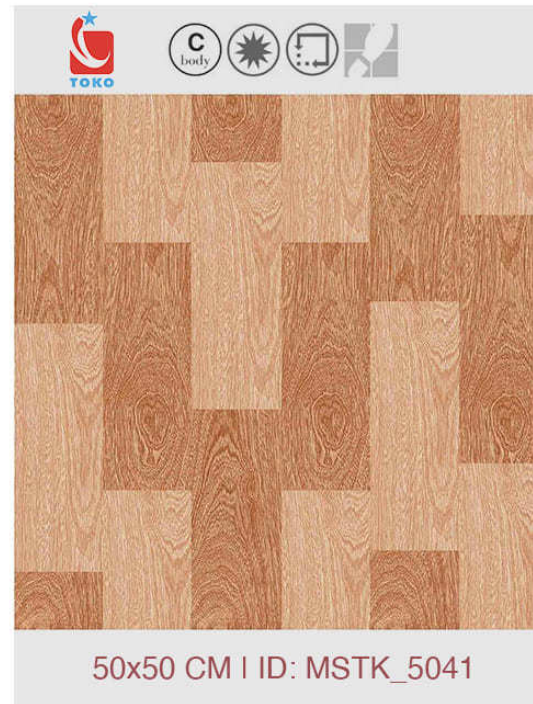

Code: MSRB 5070

WOOD LOOK

MSRB_5070

500x500 MM

ID NO : MSRB_5070
SURFACE : GLOSSY
MATERIAL : CERAMIC
VARIATION : V1
SIZE AVAILABLE : 500x500 MM
MANUFACTURER : TOKO

WOOD

MSTK 5029

TOKO.VN