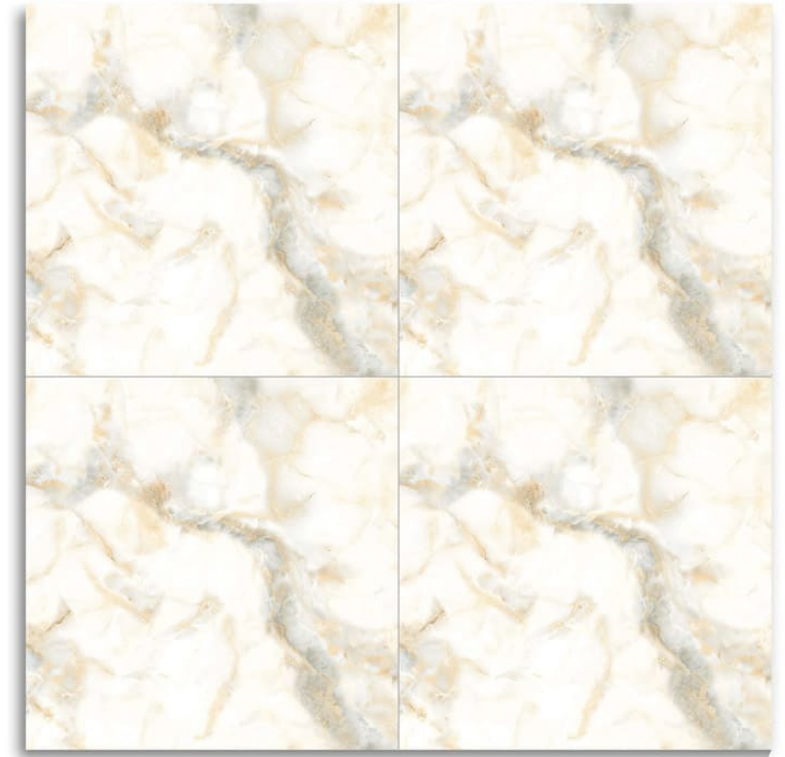

50x50 CM | ID: 0255_1005

50x50 CM | ID: 0255_1004

50x50 CM | ID: BT55_1001

AHT66_603

TOKO.VN

MARBLE LOOK

AHT66_603

600x600 MM