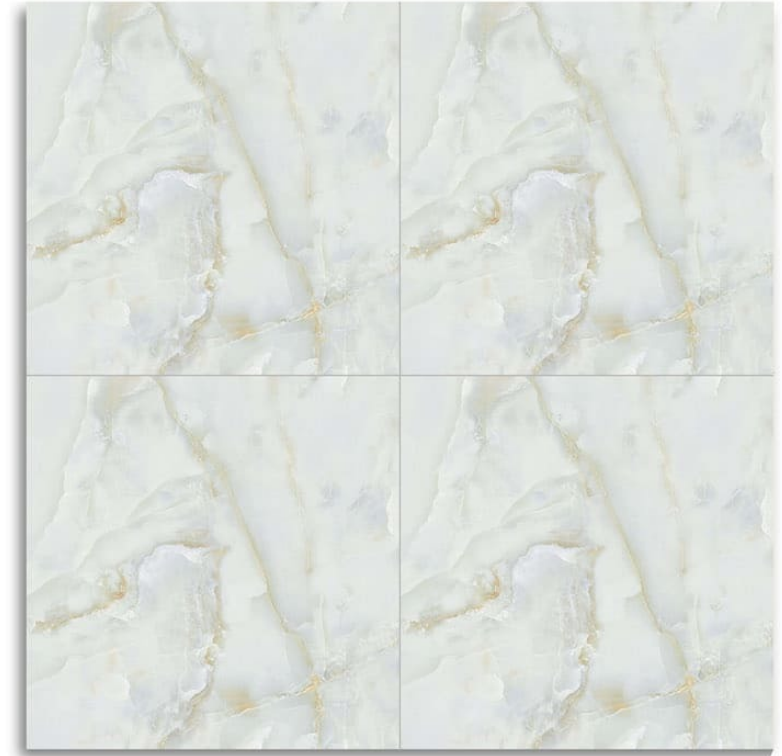

1 lpsu

600x600 MM

ID NO : AHT_6560
SURFACE : GLOSSY
MATERIAL : CERAMIC
VARIATION : V1
SIZE AVAILABLE : 600x600 MM
MANUFACTURER : NICE